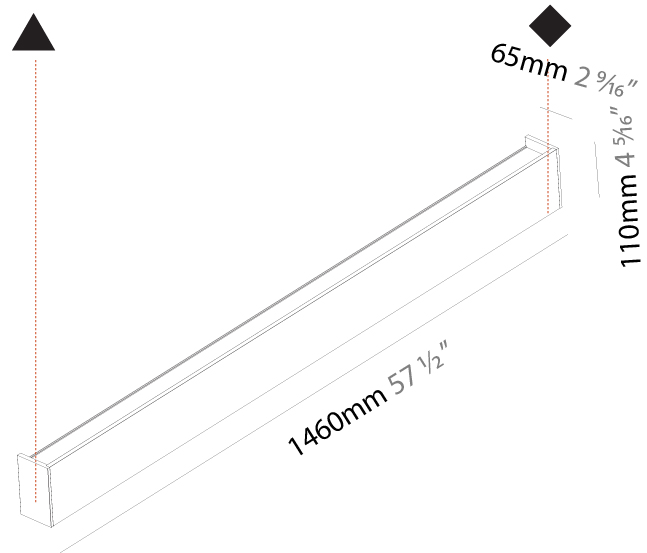

GENERAL

Series: Never Ending
Partner: Prolicht
Division: Architectural
Installation: Surface
Product Type: Linear Profiles
Mounting Location: Wall
Light Distribution: Direct / Indirect

PHYSICAL

Shape: Rectangle
Length (mm): 1460
Length (in): 57 1/2
Height (mm): 110
Height (in): 4 5/16
Extension (mm): 65
Extension (in): 2 9/16
Weight (kg): 5.3
Weight (lbs): 11.68
Diffuser: PMMA - Opal
Fixture Finish: [ANA / SSR / BKV / CWI / CRY / HAB / MSR / UFT / ITA / RUA / OGR / FTG / MYG / RWR / LOD / PUS / FRO / FUP / KIA / POP / BLS / SPG / MEY / GOH / CHC / COM / ABZ / JAG / OBR / MOS / ROR](#)
Fixture Material: Extruded Aluminum

ELECTRICAL

Lamp Type: LED (Zhaga Standard)
Input Wattage (W): 25
Total Output Wattage (W): 20 / 18.5 (3500K)
Dimming: [Non-Dimming / Phase Dimming (120Vac only) / 0-10V Dimming](#)
Driver Included: Yes
Driver Location: Integrated
Driver Type: Constant Current - 120/277Vac
Driver Class: Class 2
Input Voltage (V): 120 - 277
Constant Current (MA): 350 / 625 (3500K)

LED

Color Temperature (°K): [3000 / 3500 / 4000](#)
Max. Delivered Lumen (lm): 1530 / 1578 / 1610
CRI: >80 CRI
Lamp Life (hrs): 50000

OPTICAL

RATINGS AND CERTIFICATIONS

Certified By: Certified for North American Standards
IP rating: IP20

PROJECT
TYPE
SPECIFIER
QUANTITY
DATE