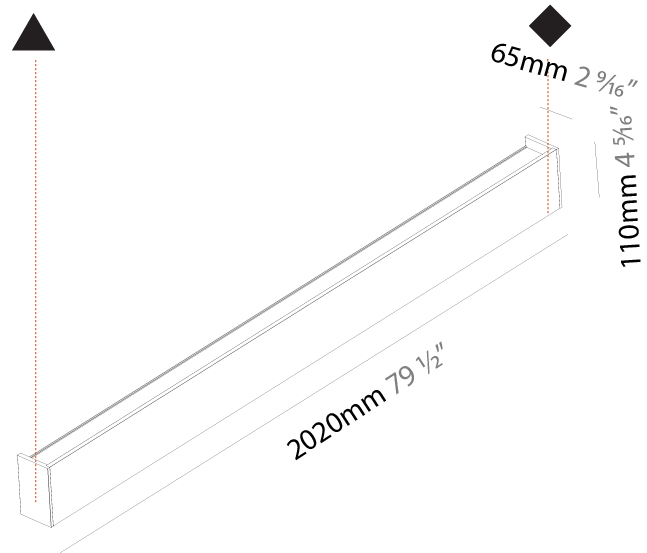

GENERAL

Series: Never Ending
Partner: Prolicht
Division: Architectural
Installation: Surface
Product Type: Linear Profiles
Mounting Location: Wall
Light Distribution: Direct / Indirect

PHYSICAL

Shape: Rectangle
Length (mm): 2020
Length (in): 79 1/2
Height (mm): 110
Depth (mm): 65
Height (in): 4 5/16
Depth (in): 4 5/16
Weight (kg): 7.2
Weight (lbs): 15.87
Diffuser: PMMA - Opal
Fixture Finish: [ANA / SSR / BKV / CWI / CRY / HAB / MSR / UFT / ITA / RUA / OGR / FTG / MYG / RWR / LOD / PUS / FRO / FUP / KIA / POP / BLS / SPG / MEY / GOH / CHC / COM / ABZ / JAG / OBR / MOS / ROR](#)
Fixture Material: Extruded Aluminum

ELECTRICAL

Lamp Type: LED (Zhaga Standard)
Input Wattage (W): 35
Total Output Wattage (W): 28 / 25.9 (3500K)
Dimming: [Non-Dimming / Phase Dimming (120Vac only) / 0-10V Dimming](#)
Driver Included: Yes
Driver Location: Integrated
Driver Type: Constant Current - 120 / 277Vac
Driver Class: Class 2
Input Voltage (V): 120 - 277
Constant Current (MA): 350 / 875 (3500K)

LED

Color Temperature (°K): [3000 / 3500 / 4000](#)
Max. Delivered Lumen (lm): 2140 / 2215 / 2260
CRI: >80 CRI
Lamp Life (hrs): 50000

OPTICAL

RATINGS AND CERTIFICATIONS

Certified By: Certified for North American Standards
IP rating: IP20

PROJECT
TYPE
SPECIFIER
QUANTITY
DATE